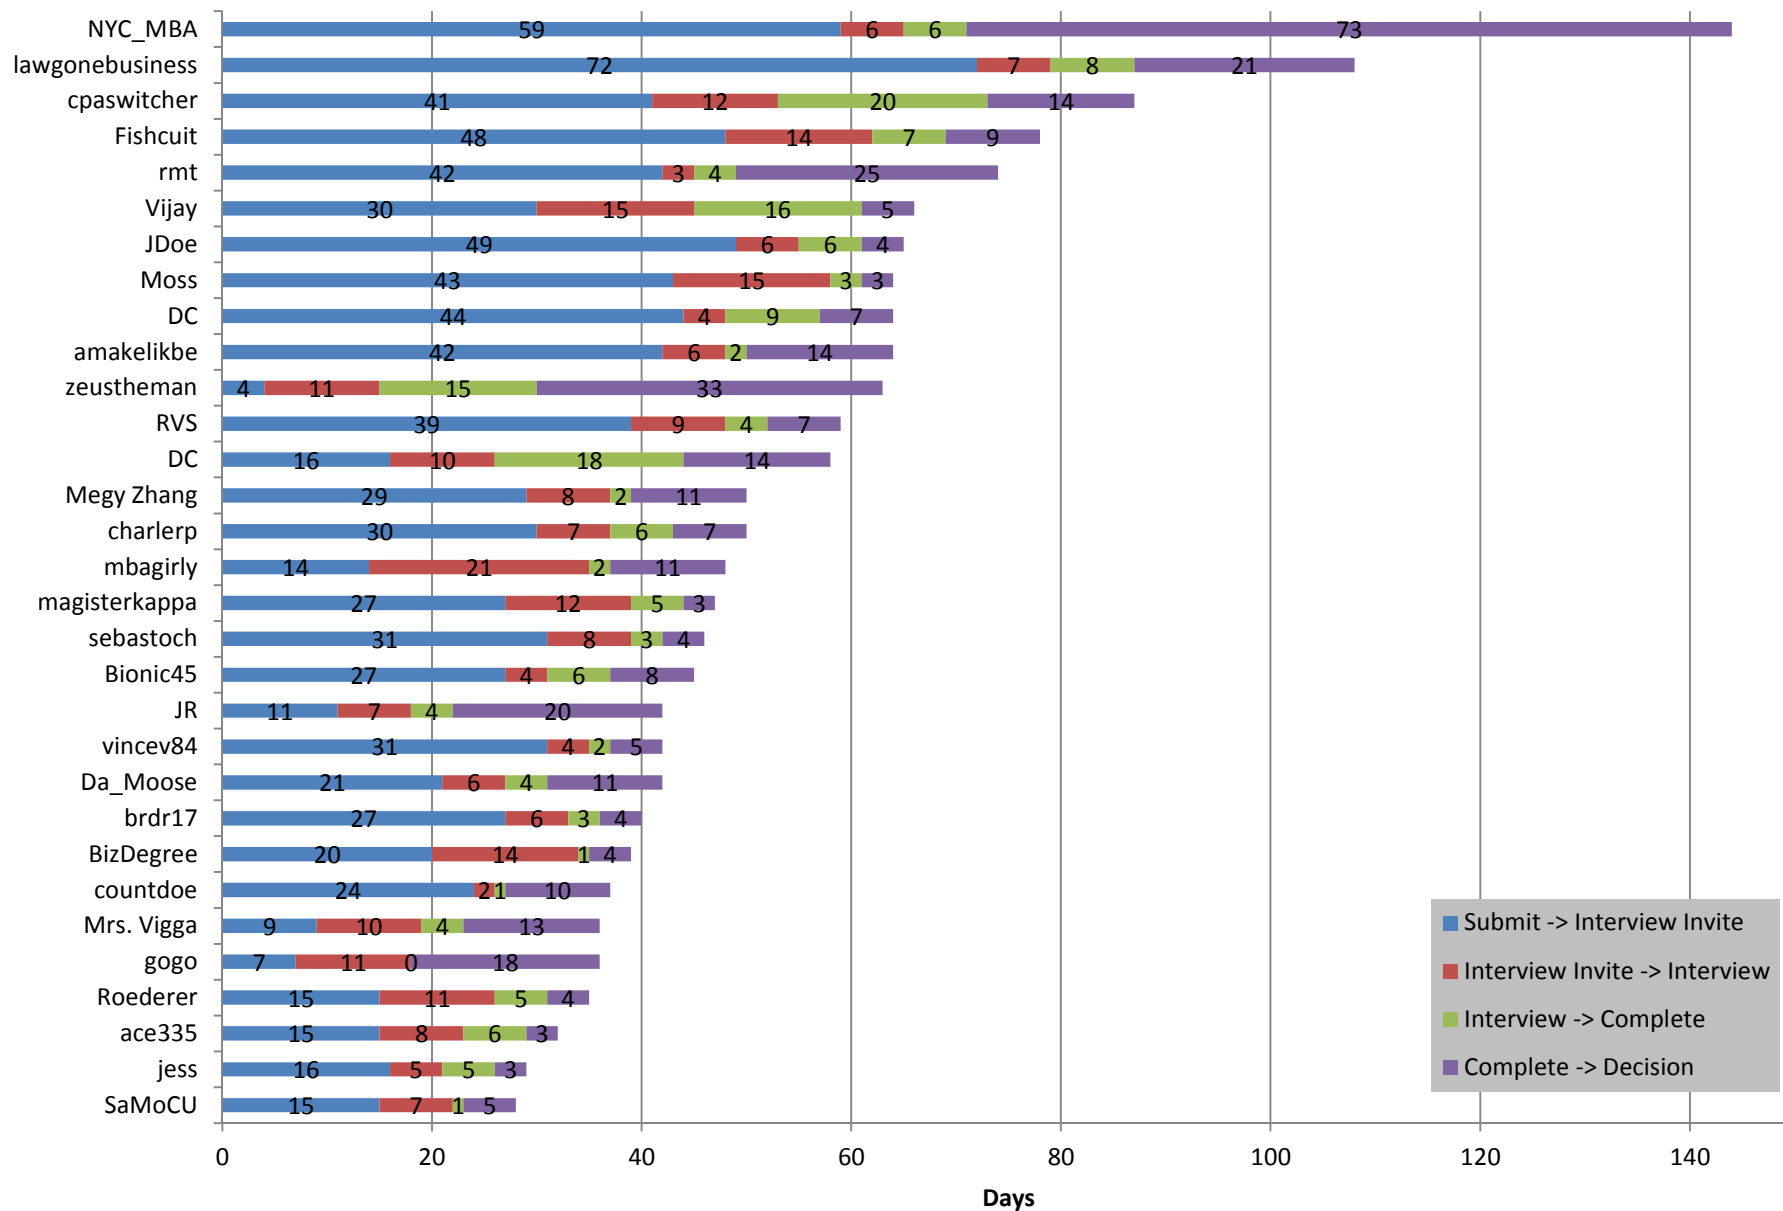

## Waiting time for Class of 2013 CSB ED Admits

Source: Very incomplete datafile