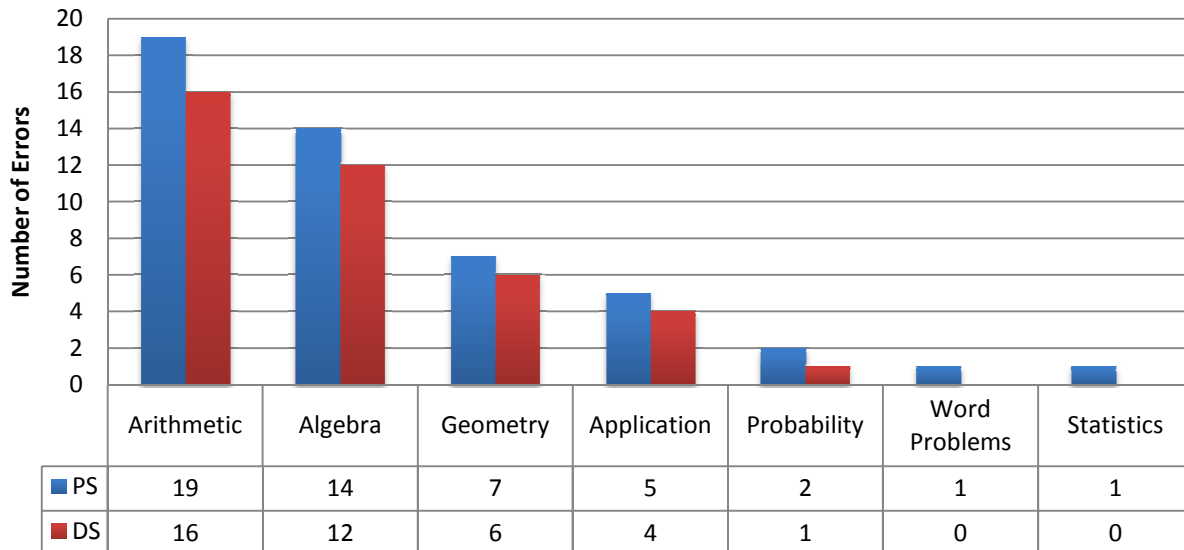

The Official Guide 11th Edition Results

By Saruba

Problem Solving

Base	Errors/Total	% Fail	% Correct
0-50%	21/125	17	83
51-100%	28/124	23	77
Total	48/249	19	81

Data sufficiency

Base	Errors/Total	% Fail	% Correct
0-50%	9/78	11	89
51-100%	30/77	39	61
Total	39/155	25	75

Errors by Topic

Error cause

Cause	Q	%
Wrong Answer	39/87	45
Careless Error	39/87	45
Concept Error	9/87	10